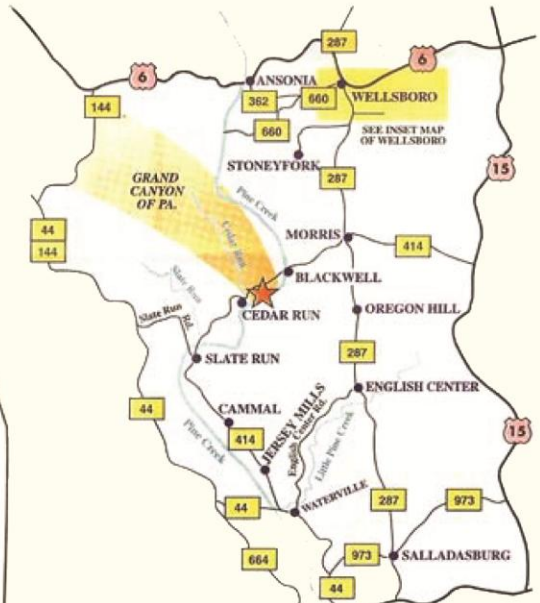

www.pettecotejunction.com
 Located on Pine Creek within
 PA's Grand Canyon
 400 Beach Road
 Cedar Run, PA 17727
 Ph: 570-353-7183

- FACILITIES & AMENITIES:**
- Stream Side Sites
 - Primitive or Water & Electric Hook-up Sites
 - Table and Fire Ring at Each Site
 - Direct Access to Pine Creek Rail Trail
 - Hot Showers
 - Planned Activities Throughout the Season
 - Playground • Horseshoes • Volleyball
 - Basketball • Fishing • Swimming
 - Hiking • Canoe Rental
 - Bike Rental • Tube Rental • Firewood
 - Ice • LP Gas • Pay Phones
 - Limited Convenience Store
 - We Accept Visa & Mastercard Credit Cards

	WATER & ELECTRIC
	PRIMITIVE W/WATER NEARBY
	SEASONAL
	PHONE