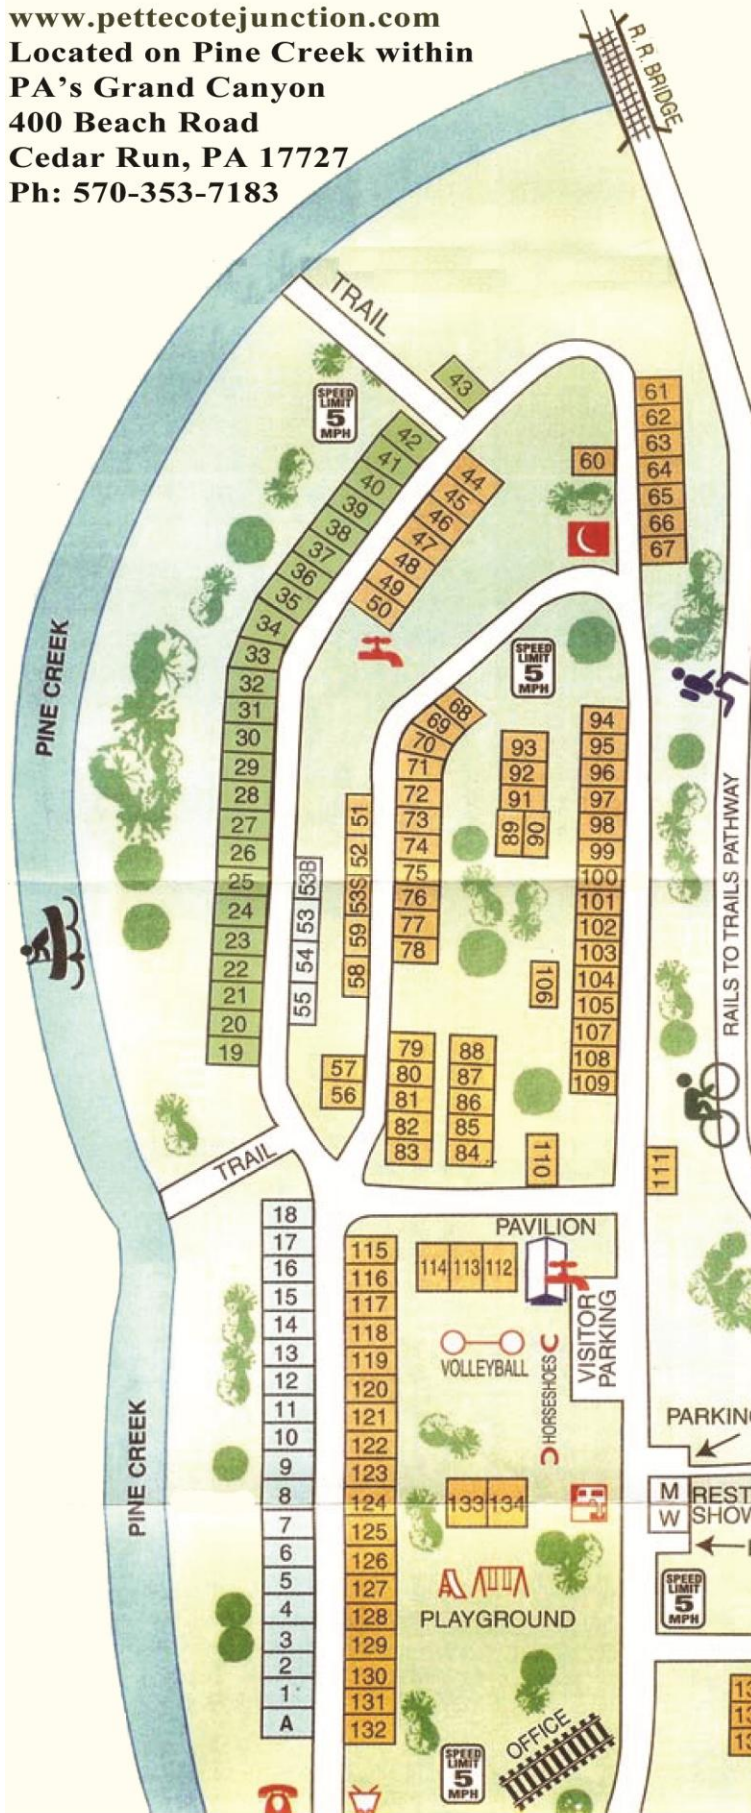

www.pettecotejunction.com
 Located on Pine Creek within
 PA's Grand Canyon
 400 Beach Road
 Cedar Run, PA 17727
 Ph: 570-353-7183

- FACILITIES & AMENITIES:**
- Stream Side Sites
 - Primitive or Water & Electric Hook-up Sites
 - Table and Fire Ring at Each Site
 - Direct Access to Pine Creek Rail Trail
 - Hot Showers
 - Planned Activities Throughout the Season
 - Playground • Horseshoes • Volleyball
 - Basketball • Fishing • Swimming
 - Hiking • Canoe Rental
 - Bike Rental • Tube Rental • Firewood
 - Ice • LP Gas • Pay Phones
 - Limited Convenience Store
 - We Accept Visa & Mastercard Credit Cards

	WATER & ELECTRIC
	PRIMITIVE W/WATER NEARBY
	SEASONAL
	PHONE